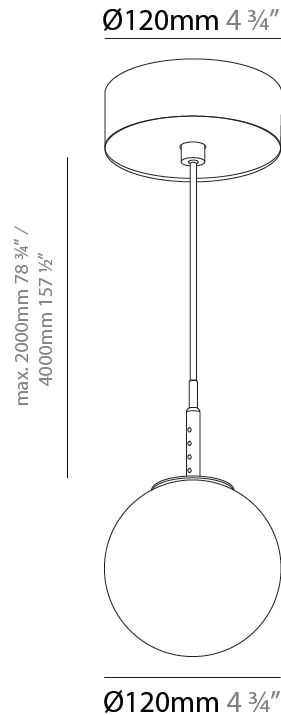

GENERAL

Series: Bilo
Brand: Prolicht
Division: Architectural
Mounting Type: Suspension
Mounting Location: Ceiling
Subcategory: Pendant

PHYSICAL

Shape: Round
Diameter (mm): 120
Diameter (in): 4 3/4
Height (mm): 120
Height (in): 4 3/4
Ceiling Thickness (mm): 1 - 25
Ceiling Thickness (in): 1/16 - 1
Light Distribution: Downlight
Fixture Finish: SHP / CLO / WST / GND / HPK / TER / ICB / NOP / GRV / MLK / WSY / POC / MOS / SKG / SLT / ELO / SWI / SOC / GRP / CHL / RAV / POS / SPE / SUC / GAR
Accent Finish: OPL / YEL / ORA / RED / BLU / GRN
Fixture Material: Aluminum Die Cast
Cable Details: 2000mm/78 3/4" or 4000mm/157 1/2" Cable - Color Options: Black / White / Orange / Red / Green
Cut-out Measurements: 68mm / 2 11/16"

ELECTRICAL

Lamp Type: LED (Zhaga Standard)
Input Wattage (W): 6
Dimming: Tri-Mode (Non-Dimming and Phase Dimming (120Vac only) and 0-10V Dimming)
Driver Included: No
Driver Location: Integrated
Driver Type: Constant Current - Universal
Driver Class: Class 2
Input Voltage (V): 120 - 277
Constant Current (MA): 500

LED

Number of LEDs: 1
Color Temperature (°K): 2700 / 3000 / 3500 / 4000
Max. Delivered Lumen (lm): 356 / 377 / 398 / 408
Nominal Lumen (lm): 460 / 487 / 514 / 528
CRI: >90 CRI
Lamp Life (hrs): 50000

OPTICAL

Beam Angle: 120

RATINGS AND CERTIFICATIONS

Certified By: Certified for North American Standards
IP rating: IP20